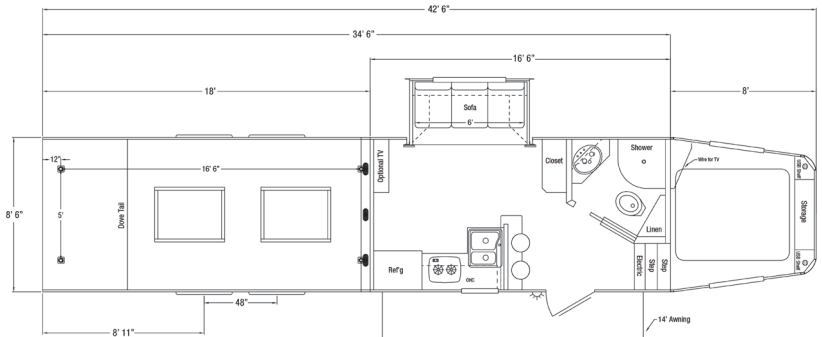

All dimensions are approximate. Some photos show options. Due to constant product improvements, specifications, component parts, standard and optional equipment are subject to change without notice or obligation. Refer to standard and special features for specifics. See your dealer for warranty details. 2021 © Sundowner Trailers, Inc. 8.16.21

SUNDOWNER TRAILERS, INC.

9805 OK Highway 48 South • Coleman, Oklahoma 73432-8523
800-438-4294 • www.sundownertrailer.com