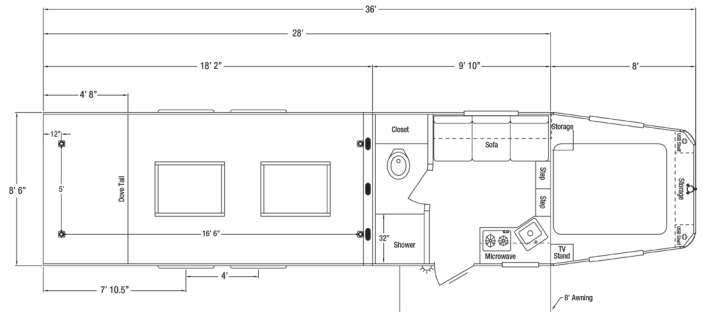

All dimensions are approximate. Some photos show options. Due to constant product improvements, specifications, component parts, standard and optional equipment are subject to change without notice or obligation. Refer to standard and special features for specifics. See your dealer for warranty details. 2021 © Sundowner Trailers, Inc. 8.16.21

SUNDOWNER TRAILERS, INC.

9805 OK Highway 48 South • Coleman, Oklahoma 73432-8523
800-438-4294 • www.sundownertrailer.com