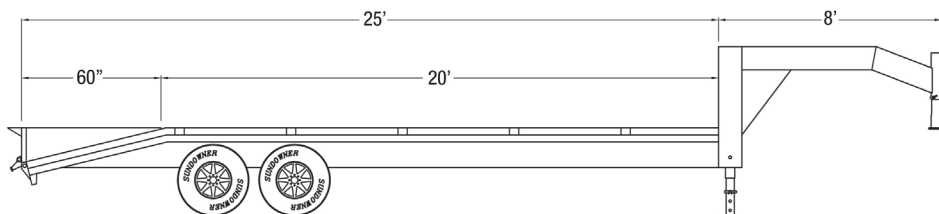

XL DeckOver SERIES

Sundowner's new XL DeckOver Series has the tough features you need to handle an array of hauling needs. Whether it's equipment for work, hay or feed for animals or your toys like ATVs, Side by Sides and rock crawlers, this trailer can handle it. The XL DeckOver is loaded with features and popular options plus it can be customized to fit your specific needs. This gooseneck has a 2x6 treated wood floor on 12" I beam crossmembers. The dovetail has flip over heavy duty ramps for easy loading and the rub rail with stake pockets makes securing your load easy.

STANDARD FEATURES

- 2 5/16" Gooseneck hitch
- 33' Length
- 25' Floor length
- 5' Dovetail
- 102" Width
- 2 - 7000# Torison axles
- 235x16 Radial tires with nitrogen
- 12" Aluminum I-beam frame and neck
- 3" Channel crossmembers on 12" centers
- Rub rail with stake pockets
- 2x6 Treated wood floor
- Dovetail with heavy duty flip up ramps
- Lockable tool box between gooseneck uprights
- Step with grab handle
- LED marker and tail lights
- Dual drop leg jacks
- Aluminum wheels
- Spare tire

Available in:
 102" x 20' + 5'
 102" x 22' + 5'
 102" x 24' + 5'
 102" x 26' + 5'
 102" x 28' + 5'

POPULAR OPTIONS

- Extra length
- Aluminum floor
- Hydraulic jack
- XL ramp
- Additional toolbox

All dimensions are approximate. Some photos show options. Due to constant product improvements, specifications, component parts, standard and optional equipment are subject to change without notice or obligation. Refer to standard and special features for specifics. See your dealer for warranty details. 2021 © Sundowner Trailers, Inc. 7-26-21