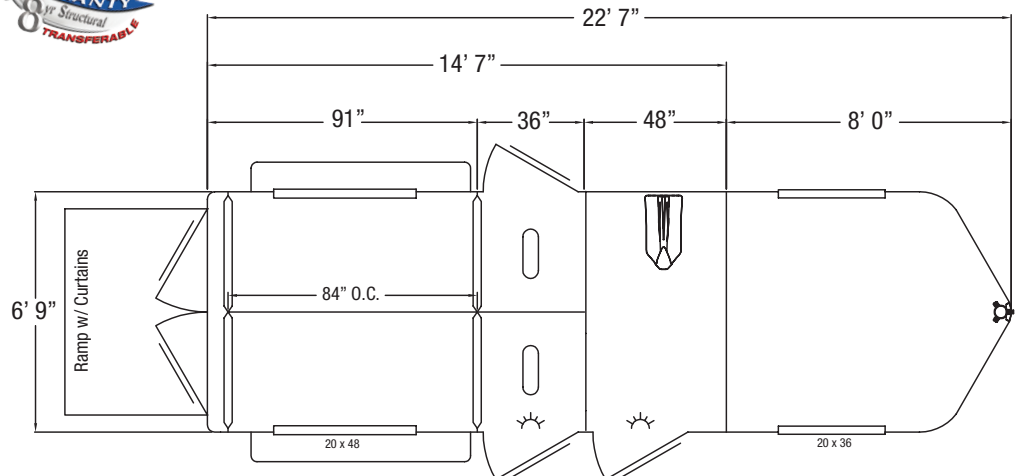

CHARTER TR SE GOOSENECK