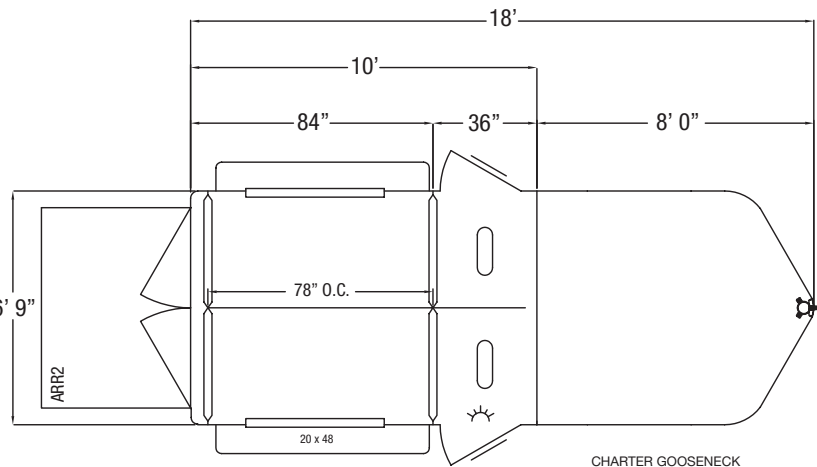

CHARTER GOOSENECK

FRONT TACK STORAGE

(Charter TR SE only)

- Locking door with sliding window
- Rubber floor mats
- Dome light
- 6 Tack hooks
- Blanket bar
- Brush tray
- 20" x 36" Windows in the nose
- 2 Saddle racks