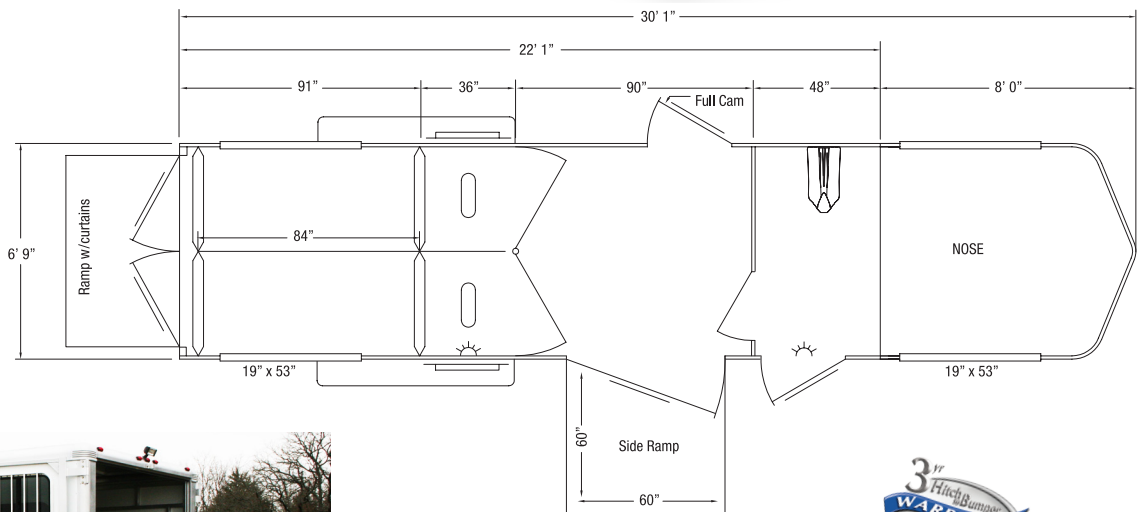

Charter SE 2+1

The all new Charter SE 2+1 is a 2 horse straight load trailer with a large tack storage room and tons of extra features. This trailer is designed with a large side ramp and extra room for an additional horse. The Charter 2+1 also has large sliding windows in the back two stalls, 2 drop down feed doors, and windows in the rear tail curtains. The Charter SE 2+1 is built with the same quality and standards that people have come to expect from a Sundowner. It carries a 3 year hitch to bumper and 8 year structural warranty.

STANDARD FEATURES

- 2 5/16" Gooseneck hitch, adjustable
- 2 Horse
- Straight load
- 6'9" Wide
- 7'6" Tall
- 38" Wide stalls
- All aluminum construction
- All aluminum floor
- Pre-painted aluminum exterior (white)
- Rubber torsion axles
- 4 Wheel electric brakes with safety breakaway
- LED clearance & tail lights
- Drop leg jack
- Graphics package
- Spare tire and wheel with trim ring
- Full length running boards

- Drop down feed door with aluminum guard per stall
- SunCoated™ side walls (double wall construction)
- Spring loaded rear ramp (rubber lined) with wrap around tail curtains above rear ramp
- 2 Pop-up vents
- Dome light in horse area
- 3 Outside and 5 inside tie rings
- 60" Side ramp with curtain
- Full height stud door per stall
- Full height side access door

HORSE AREA

- Padded solid head and shoulder divider with butt bar and breast bar per stall
- Floor mats in horse area
- Large sliding window per stall
- 2 Sliding windows in the tail curtains

FRONT TACK STORAGE