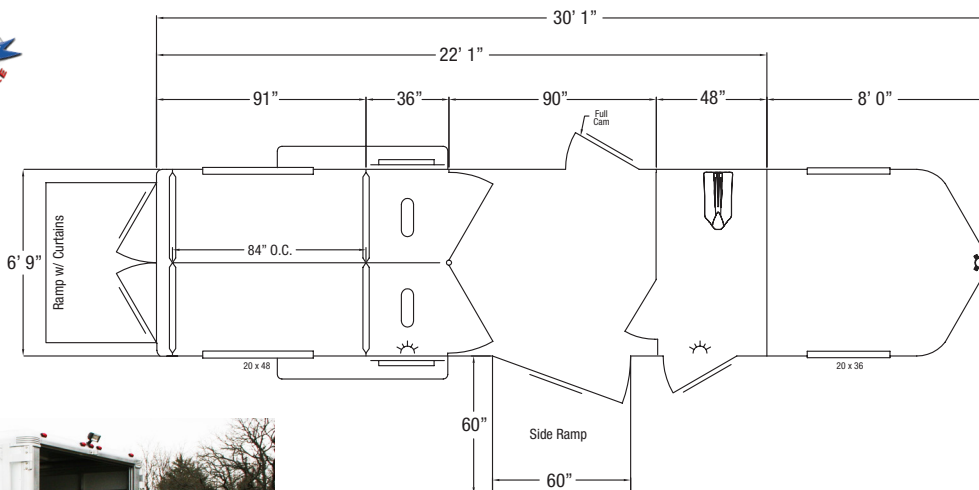

HORSE AREA

- Padded airflow head and shoulder divider with butt bar and breast bar per stall
- Floor mats in horse area
- Large sliding window per stall
- 2 Sliding windows in the tail curtains