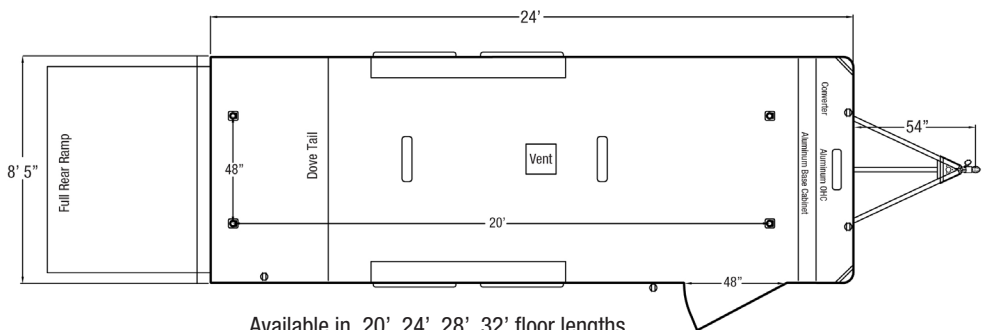

Race Series

BUMPER PULL

STANDARD FEATURES

- 2 5/16" Bumper pull hitch
- Covered A-Frame with ATP
- 8'6" Wide
- 7' Tall
- 20', 24', 28', 32' Floor length
- All aluminum construction
- Bonded .050 skin interior
- Bonded .050 skin exterior
- Rubber torsion axles
- Spread axle
- All wheel electric brakes
- Nitrogen filled radial tires
- Aluminum wheels
- 4' Dove tail
- Rear roof spoiler with 2 lights
- Top wind jack
- Polished cast aluminum corners
- Polished stainless front verticals and radius
- Side door with weld on hinges
- Low profile slide-out step under side door
- Full rear ramp with cable assist, butterfly latch each side with locking hasp
- 12" Flip down ramp extension
- Camper vent, framed and wired for AC
- Full width aluminum base cabinet on nose
- Full width aluminum overhead cabinet on nose
- 4 5000 #Tie downs in floor
- 60 AMP convertor and 12V fuse panel with 30' power cord and battery
- 4 110V Outlets
- 2' Gravel guard
- 18" LED flush-mounted dome lights