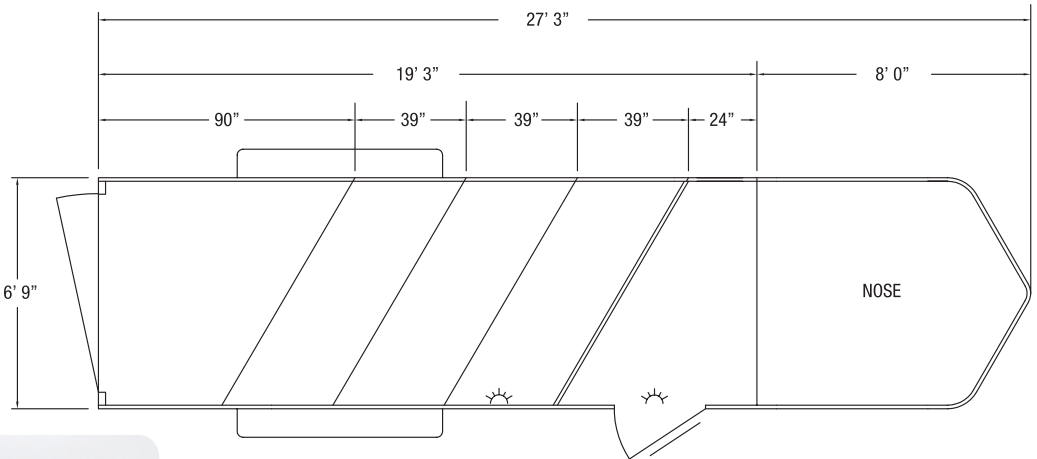

ALSO AVAILABLE IN 6 HORSE MODEL