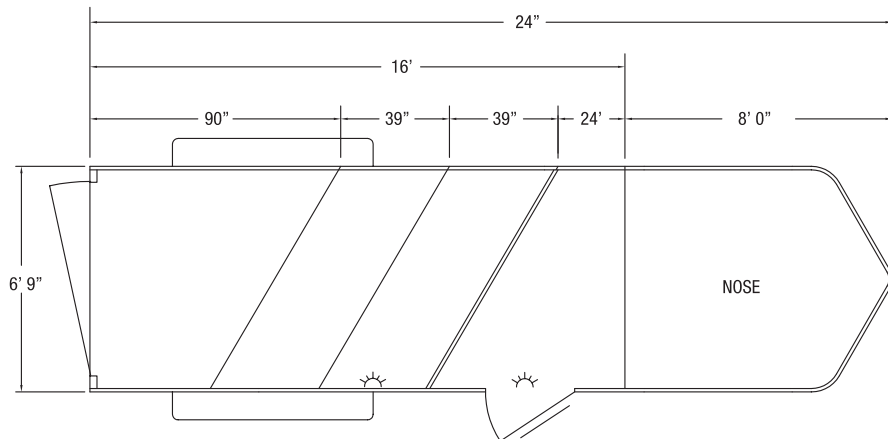

ALSO AVAILABLE IN 6 HORSE MODEL