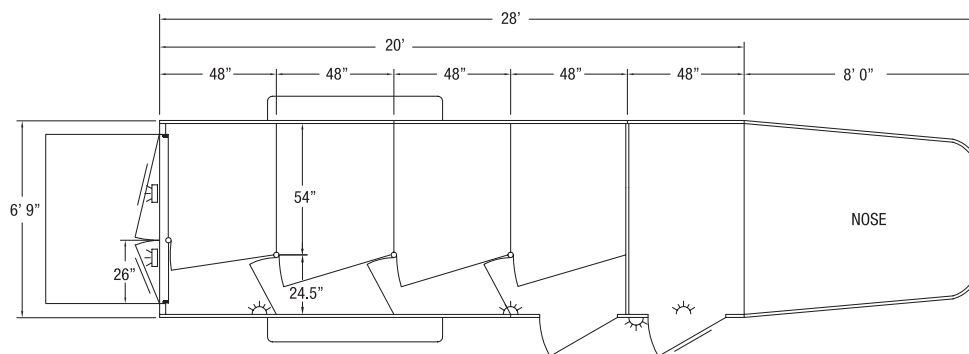

STANDARD FEATURES

- 2 5/16" Gooseneck hitch, adjustable
- 6'9" Wide
- 6' Tall
- 20', 22' and 24' long
- All aluminum construction
- All aluminum floor
- Extruded aluminum sides
- Choice of white, black or red skin
- 3 Air gaps with removable Plexiglas slats
- 2 Dome lights inside stock area
- 4 pens on 20' and 5 pens on 24'
- Double rear doors with windows, (60/40)
- Alley gate per pen
- 2 Feeder rods per pen
- Side access door with full height aluminum cam latch
- LED clearance and tail lights
- Rubber torsion axles
- 4 Wheel electric brakes with safety breakaway
- Rear ramp
- Spare tire
- 2 Load lights
- Wheel trim package
- Drop leg jack

FRONT TACK STORAGE

- 4' Straight wall tack room
- Locking tack door
- Dome light
- Plexiglas storage compartment

POPULAR OPTIONS

- Custom paint
- Polished side slats
- Stainless steel skin
- Additional height
- Additional width, 7'6" or 8'
- Generator
- Air conditioner
- Aluminum wheels
- Lined and insulated roof
- Vents
- Water system
- Mister system
- Additional interior dome light(s)
- Tie rings