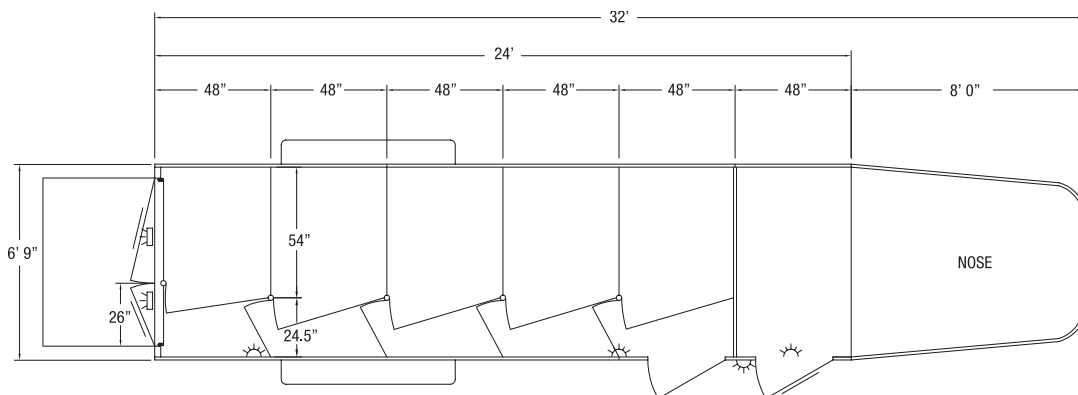

STANDARD FEATURES

- 2 5/16" Gooseneck hitch, adjustable
- 6'9" Wide
- 6' Tall
- 20', 22' and 24' long
- All aluminum construction
- All aluminum floor
- Extruded aluminum sides
- Choice of white, black or red skin
- 3 Air gaps with removable Plexiglas slats
- 2 Dome lights inside stock area
- 4 pens on 20' and 5 pens on 24'
- Double rear doors with windows, (60/40)
- Alley gate per pen
- 2 Feeder rods per pen
- Side access door with full height aluminum cam latch
- LED clearance and tail lights
- Rubber torsion axles
- 4 Wheel electric brakes with safety breakaway
- Rear ramp
- Spare tire
- 2 Load lights
- Wheel trim package
- Drop leg jack

FRONT TACK STORAGE

- 4' Straight wall tack room
- Locking tack door
- Dome light
- Plexiglas storage compartment

POPULAR OPTIONS

- Custom paint
- Polished side slats
- Stainless steel skin
- Additional height
- Additional width, 7'6" or 8'
- Generator
- Air conditioner
- Aluminum wheels
- Lined and insulated roof
- Vents
- Water system
- Mister system
- Additional interior dome light(s)
- Tie rings