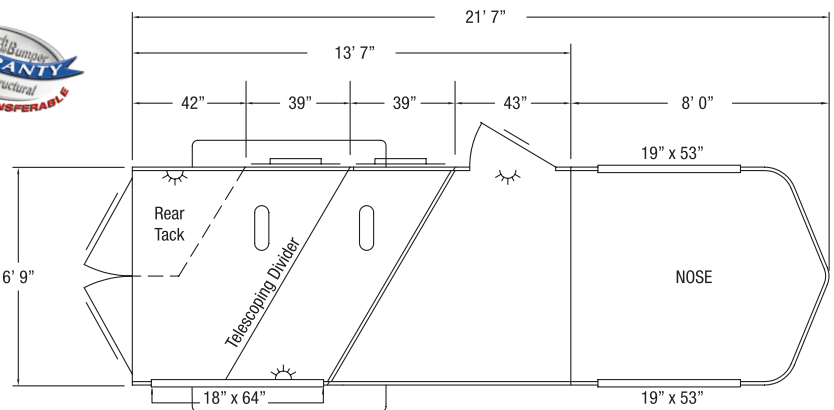

POPULAR OPTIONS

- Spare tire
- Additional interior dome light(s)
- Load lights
- Rear Ramp
- Face guards
- Extra height
- Pads on dividers