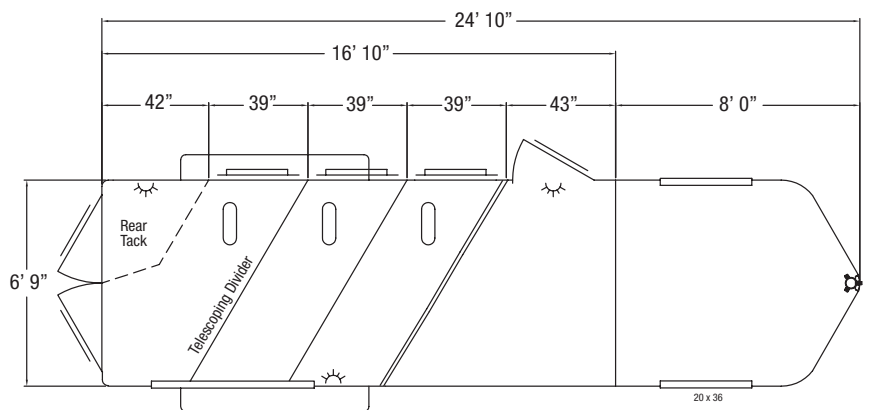

ALSO AVAILABLE IN 4 HORSE