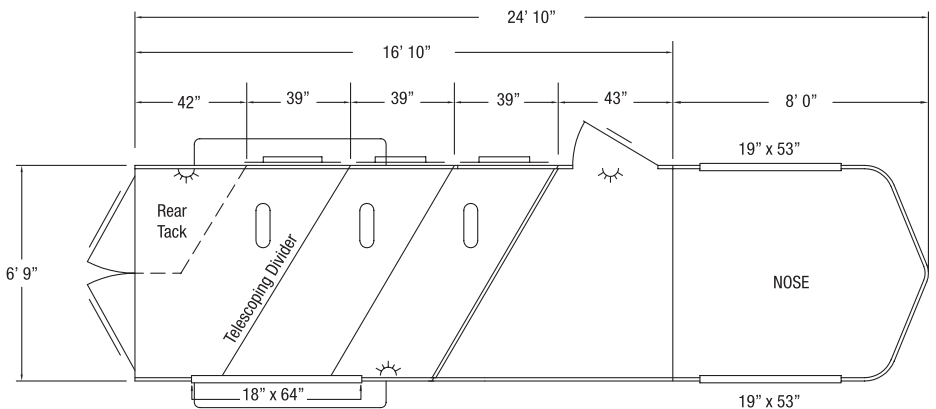

POPULAR OPTIONS

- Spare tire
- Additional interior dome light(s)
- Load lights
- Rear Ramp
- Face guards
- Extra height
- Pads on dividers