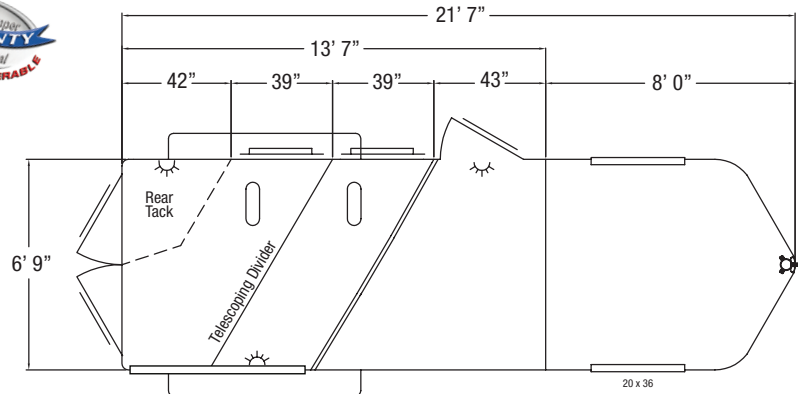

ALSO AVAILABLE IN 4 HORSE