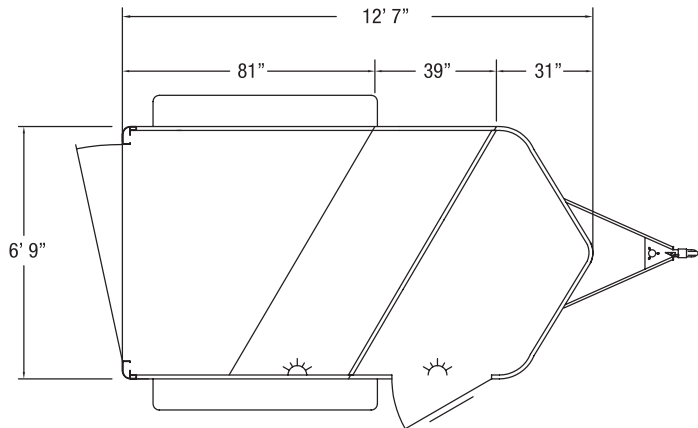

HORSE AREA

- Solid head and shoulder dividers
- Floor mats in horse area
- Full swing rear gate
- 2 Inside tie rings per stall
- 1 Dome light inside horse area