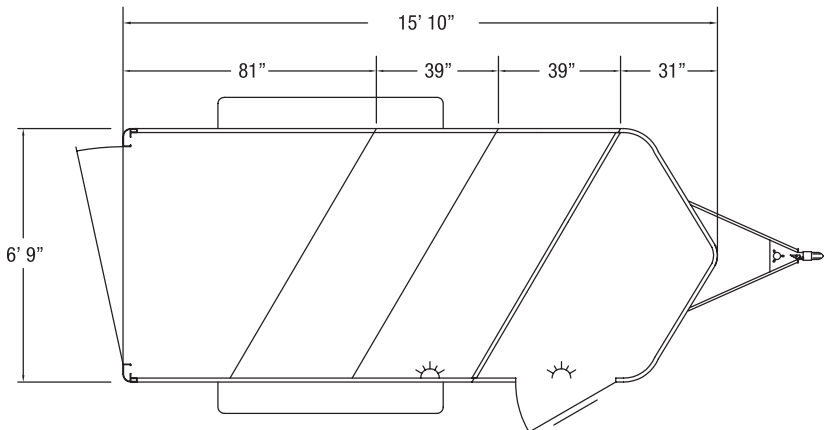

HORSE AREA

- Solid head and shoulder dividers
- Floor mats in horse area
- Full swing rear gate
- 2 Inside tie rings per stall
- 1 Dome light inside horse area