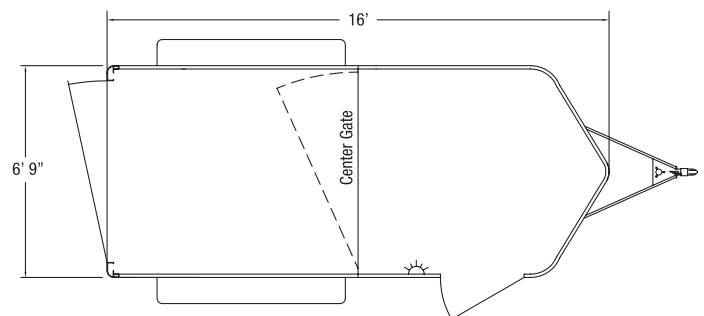

All dimensions are approximate. Photos may show options. Due to constant product improvements, specifications, component parts, standard and optional equipment are subject to change without notice or obligation. Refer to standard and special features for specifics. See your dealer for warranty details. 2010 © Sundowner Trailers, Inc. (6.3.10)

SUNDOWNER TRAILERS, INC.

9805 OK Highway 48 South • Coleman, Oklahoma 73432-8523
800-438-4294 • www.newsundownerlineup.com