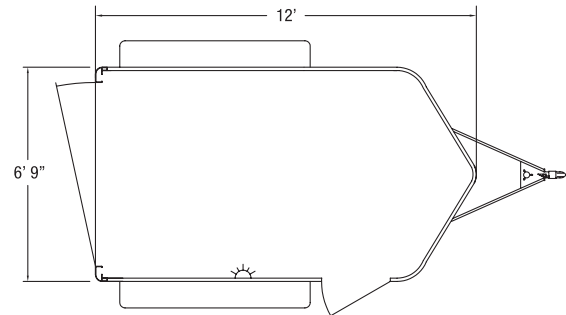

All dimensions are approximate. Photos may show options. Due to constant product improvements, specifications, component parts, standard and optional equipment are subject to change without notice or obligation. Refer to standard and special features for specifics. See your dealer for warranty details. 2010 © Sundowner Trailers, Inc. (6.3.10)

SUNDOWNER TRAILERS, INC.

9805 OK Highway 48 South • Coleman, Oklahoma 73432-8523
800-438-4294 • www.newsundownerlineup.com