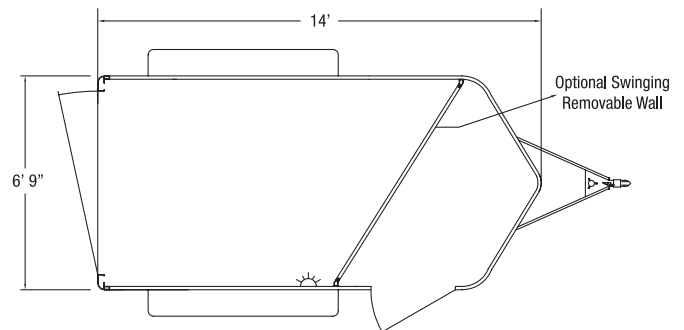

All dimensions are approximate. Photos may show options. Due to constant product improvements, specifications, component parts, standard and optional equipment are subject to change without notice or obligation. Refer to standard and special features for specifics. See your dealer for warranty details. 2010 © Sundowner Trailers, Inc. (6.3.10)

SUNDOWNER TRAILERS, INC.

9805 OK Highway 48 South • Coleman, Oklahoma 73432-8523
800-438-4294 • www.newsundownerlineup.com