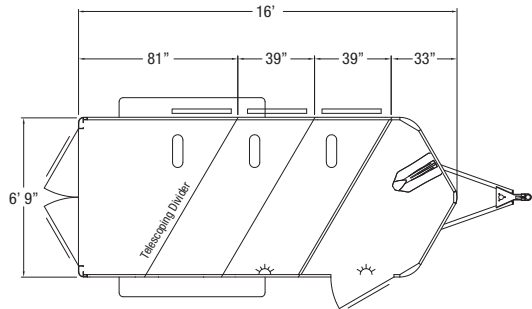

All dimensions are approximate. Photos may show options. Due to constant product improvements, specifications, component parts, standard and optional equipment are subject to change without notice or obligation. Refer to standard and special features for specifics. See your dealer for warranty details. 2019 © Sundowner Trailers, Inc. (1.24.19)

SUNDOWNER TRAILERS, INC.

9805 OK Highway 48 South • Coleman, Oklahoma 73432-8523
800-438-4294 • www.sundownertrailer.com