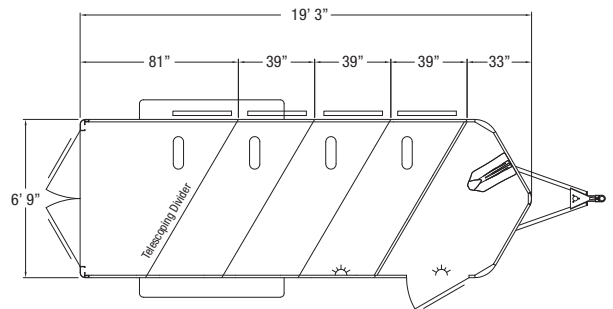

All dimensions are approximate. Photos may show options. Due to constant product improvements, specifications, component parts, standard and optional equipment are subject to change without notice or obligation. Refer to standard and special features for specifics. See your dealer for warranty details. 2019 © Sundowner Trailers, Inc. (1.24.19)

SUNDOWNER TRAILERS, INC.

9805 OK Highway 48 South • Coleman, Oklahoma 73432-8523
800-438-4294 • www.sundownertrailer.com