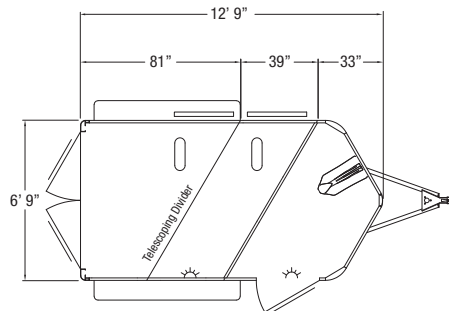

All dimensions are approximate. Photos may show options. Due to constant product improvements, specifications, component parts, standard and optional equipment are subject to change without notice or obligation. Refer to standard and special features for specifics. See your dealer for warranty details. 2019 © Sundowner Trailers, Inc. (1.24.19)

SUNDOWNER TRAILERS, INC.

9805 OK Highway 48 South • Coleman, Oklahoma 73432-8523
800-438-4294 • www.sundownertrailer.com