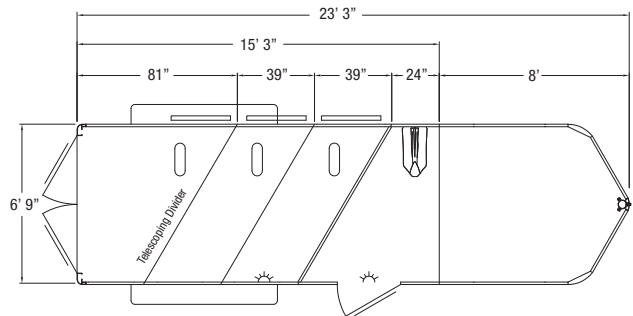

All dimensions are approximate. Photos may show options. Due to constant product improvements, specifications, component parts, standard and optional equipment are subject to change without notice or obligation. Refer to standard and special features for specifics. See your dealer for warranty details. 2021 © Sundowner Trailers, Inc. (7.27.21)

SUNDOWNER TRAILERS, INC.

9805 OK Highway 48 South • Coleman, Oklahoma 73432-8523

800-438-4294 • sundownertrailer.com