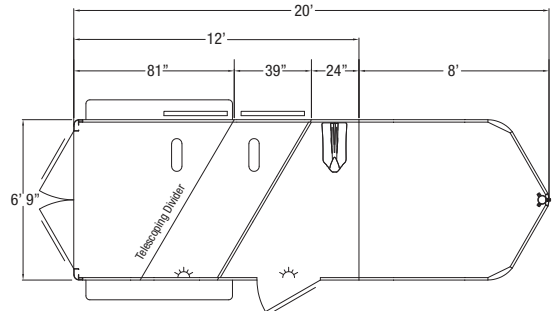

All dimensions are approximate. Photos may show options. Due to constant product improvements, specifications, component parts, standard and optional equipment are subject to change without notice or obligation. Refer to standard and special features for specifics. See your dealer for warranty details. 2016 © Sundowner Trailers, Inc. (8.13.19)

SUNDOWNER TRAILERS, INC.

9805 OK Highway 48 South • Coleman, Oklahoma 73432-8523

800-438-4294 • www.sundownertrailer.com