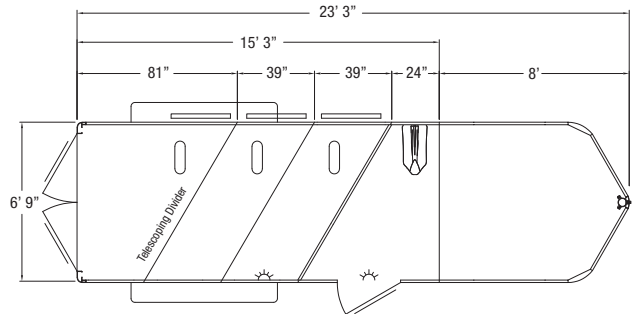

All dimensions are approximate. Photos may show options. Due to constant product improvements, specifications, component parts, standard and optional equipment are subject to change without notice or obligation. Refer to standard and special features for specifics. See your dealer for warranty details. 2016 © Sundowner Trailers, Inc. (8.13.19)

SUNDOWNER TRAILERS, INC.

9805 OK Highway 48 South • Coleman, Oklahoma 73432-8523

800-438-4294 • www.sundownertrailer.com