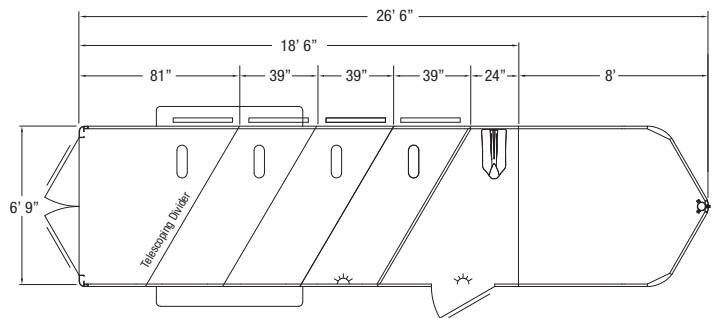

All dimensions are approximate. Photos may show options. Due to constant product improvements, specifications, component parts, standard and optional equipment are subject to change without notice or obligation. Refer to standard and special features for specifics. See your dealer for warranty details. 2021 © Sundowner Trailers, Inc. (7.27.21)

SUNDOWNER TRAILERS, INC.

9805 OK Highway 48 South • Coleman, Oklahoma 73432-8523

800-438-4294 • sundownertrailer.com