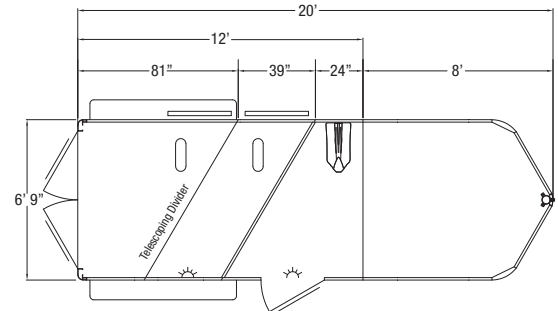

All dimensions are approximate. Photos may show options. Due to constant product improvements, specifications, component parts, standard and optional equipment are subject to change without notice or obligation. Refer to standard and special features for specifics. See your dealer for warranty details. 2021 © Sundowner Trailers, Inc. (7.27.21)

SUNDOWNER TRAILERS, INC.

9805 OK Highway 48 South • Coleman, Oklahoma 73432-8523

800-438-4294 • sundownertrailer.com