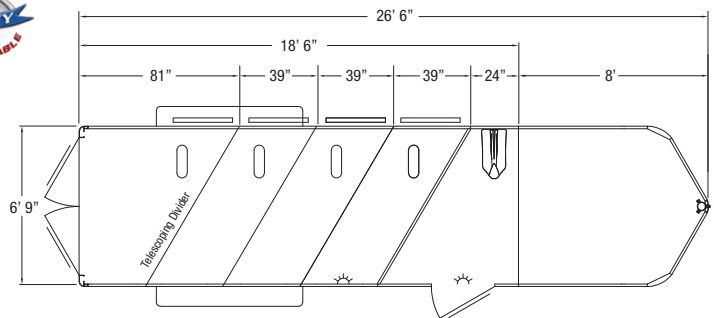

All dimensions are approximate. Photos may show options. Due to constant product improvements, specifications, component parts, standard and optional equipment are subject to change without notice or obligation. Refer to standard and special features for specifics. See your dealer for warranty details. 2016 © Sundowner Trailers, Inc. (8.13.19)

SUNDOWNER TRAILERS, INC.

9805 OK Highway 48 South • Coleman, Oklahoma 73432-8523

800-438-4294 • www.sundownertrailer.com