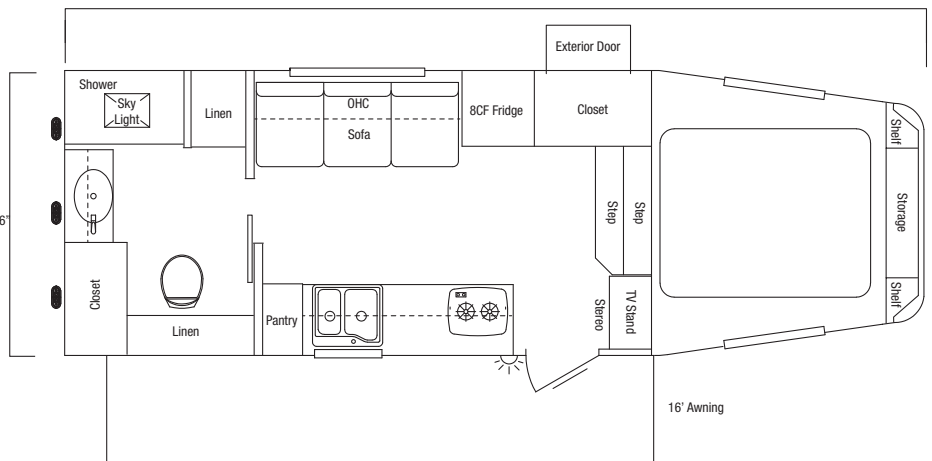

- 12 volt battery disconnect switch
- 2 Deep cycle batteries
- 100 watt solar panel on roof
- Outside 110v outlet
- 120v kitchen and bathroom receptacles, GFI protected
- LP gas leak detector
- Emergency exit windows
- Smoke alarm and fire extinguisher

TRAILER STANDARD EQUIPMENT

- 2.5/16" Gooseneck hitch, adjustable
- 8'6" wide
- 7'8" height
- All aluminum construction
- Tubular frame floor
- Aluminum roof
- Aluminum tubing wall uprights
- Prepainted aluminum skin
- Rubber torsion axles
- All wheel electric brakes
- Aluminum wheels
- Nitrogen filled radial tires
- LED clearance and tail lights
- Hydraulic jack
- Exterior access door
- Rear spoiler

POPULAR OPTIONS

- Skin colors: white, black, silver, charcoal, champagne
- Paint out package

All dimensions are approximate. Photos may show options. Due to constant product improvements, specifications, component parts, standard and optional equipment are subject to change without notice or obligation. Refer to standard and special features for specifics. See your dealer for warranty details. 2022 © Sundowner Trailers, Inc. (8.26.22)

Sundowner Trailers, Inc.
9805 OK Highway 48 South • Coleman, Oklahoma 73432-8523
800-438-4294 • www.sundownertrailer.com