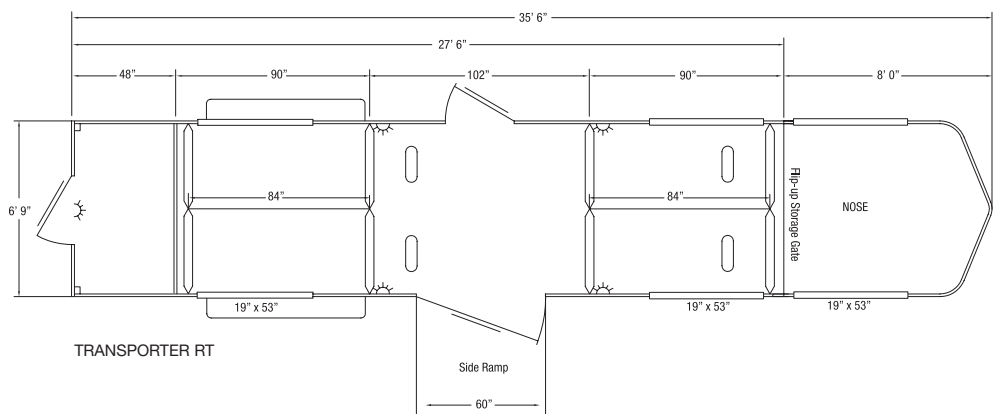

POPULAR OPTIONS

- Springloaded rear ramp with wrap around tail curtains
- Load lights

All dimensions are approximate. Photos may show options. Due to constant product improvements, specifications, component parts, standard and optional equipment are subject to change without notice or obligation. Refer to standard and special features for specifics. See your dealer for warranty details. 2011 © Sundowner Trailers, Inc. (4.7.11)

SUNDOWNER TRAILERS, INC.

9805 OK Highway 48 South • Coleman, Oklahoma 73432-8523
800-438-4294 • www.newsundownerlineup.com