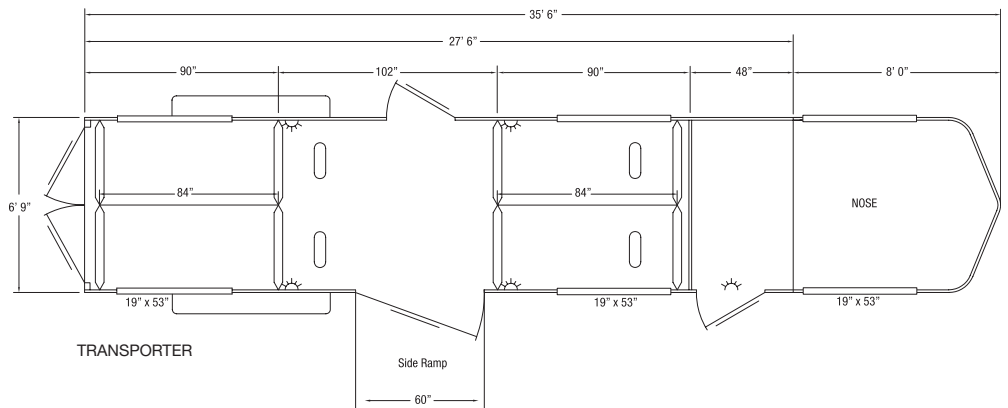

POPULAR OPTIONS

- Springloaded rear ramp with wrap around tail curtains
- Load lights

All dimensions are approximate. Photos may show options. Due to constant product improvements, specifications, component parts, standard and optional equipment are subject to change without notice or obligation. Refer to standard and special features for specifics. See your dealer for warranty details. 2011 © Sundowner Trailers, Inc. (4.7.11)

SUNDOWNER TRAILERS, INC.

9805 OK Highway 48 South • Coleman, Oklahoma 73432-8523
800-438-4294 • www.newsundownerlineup.com